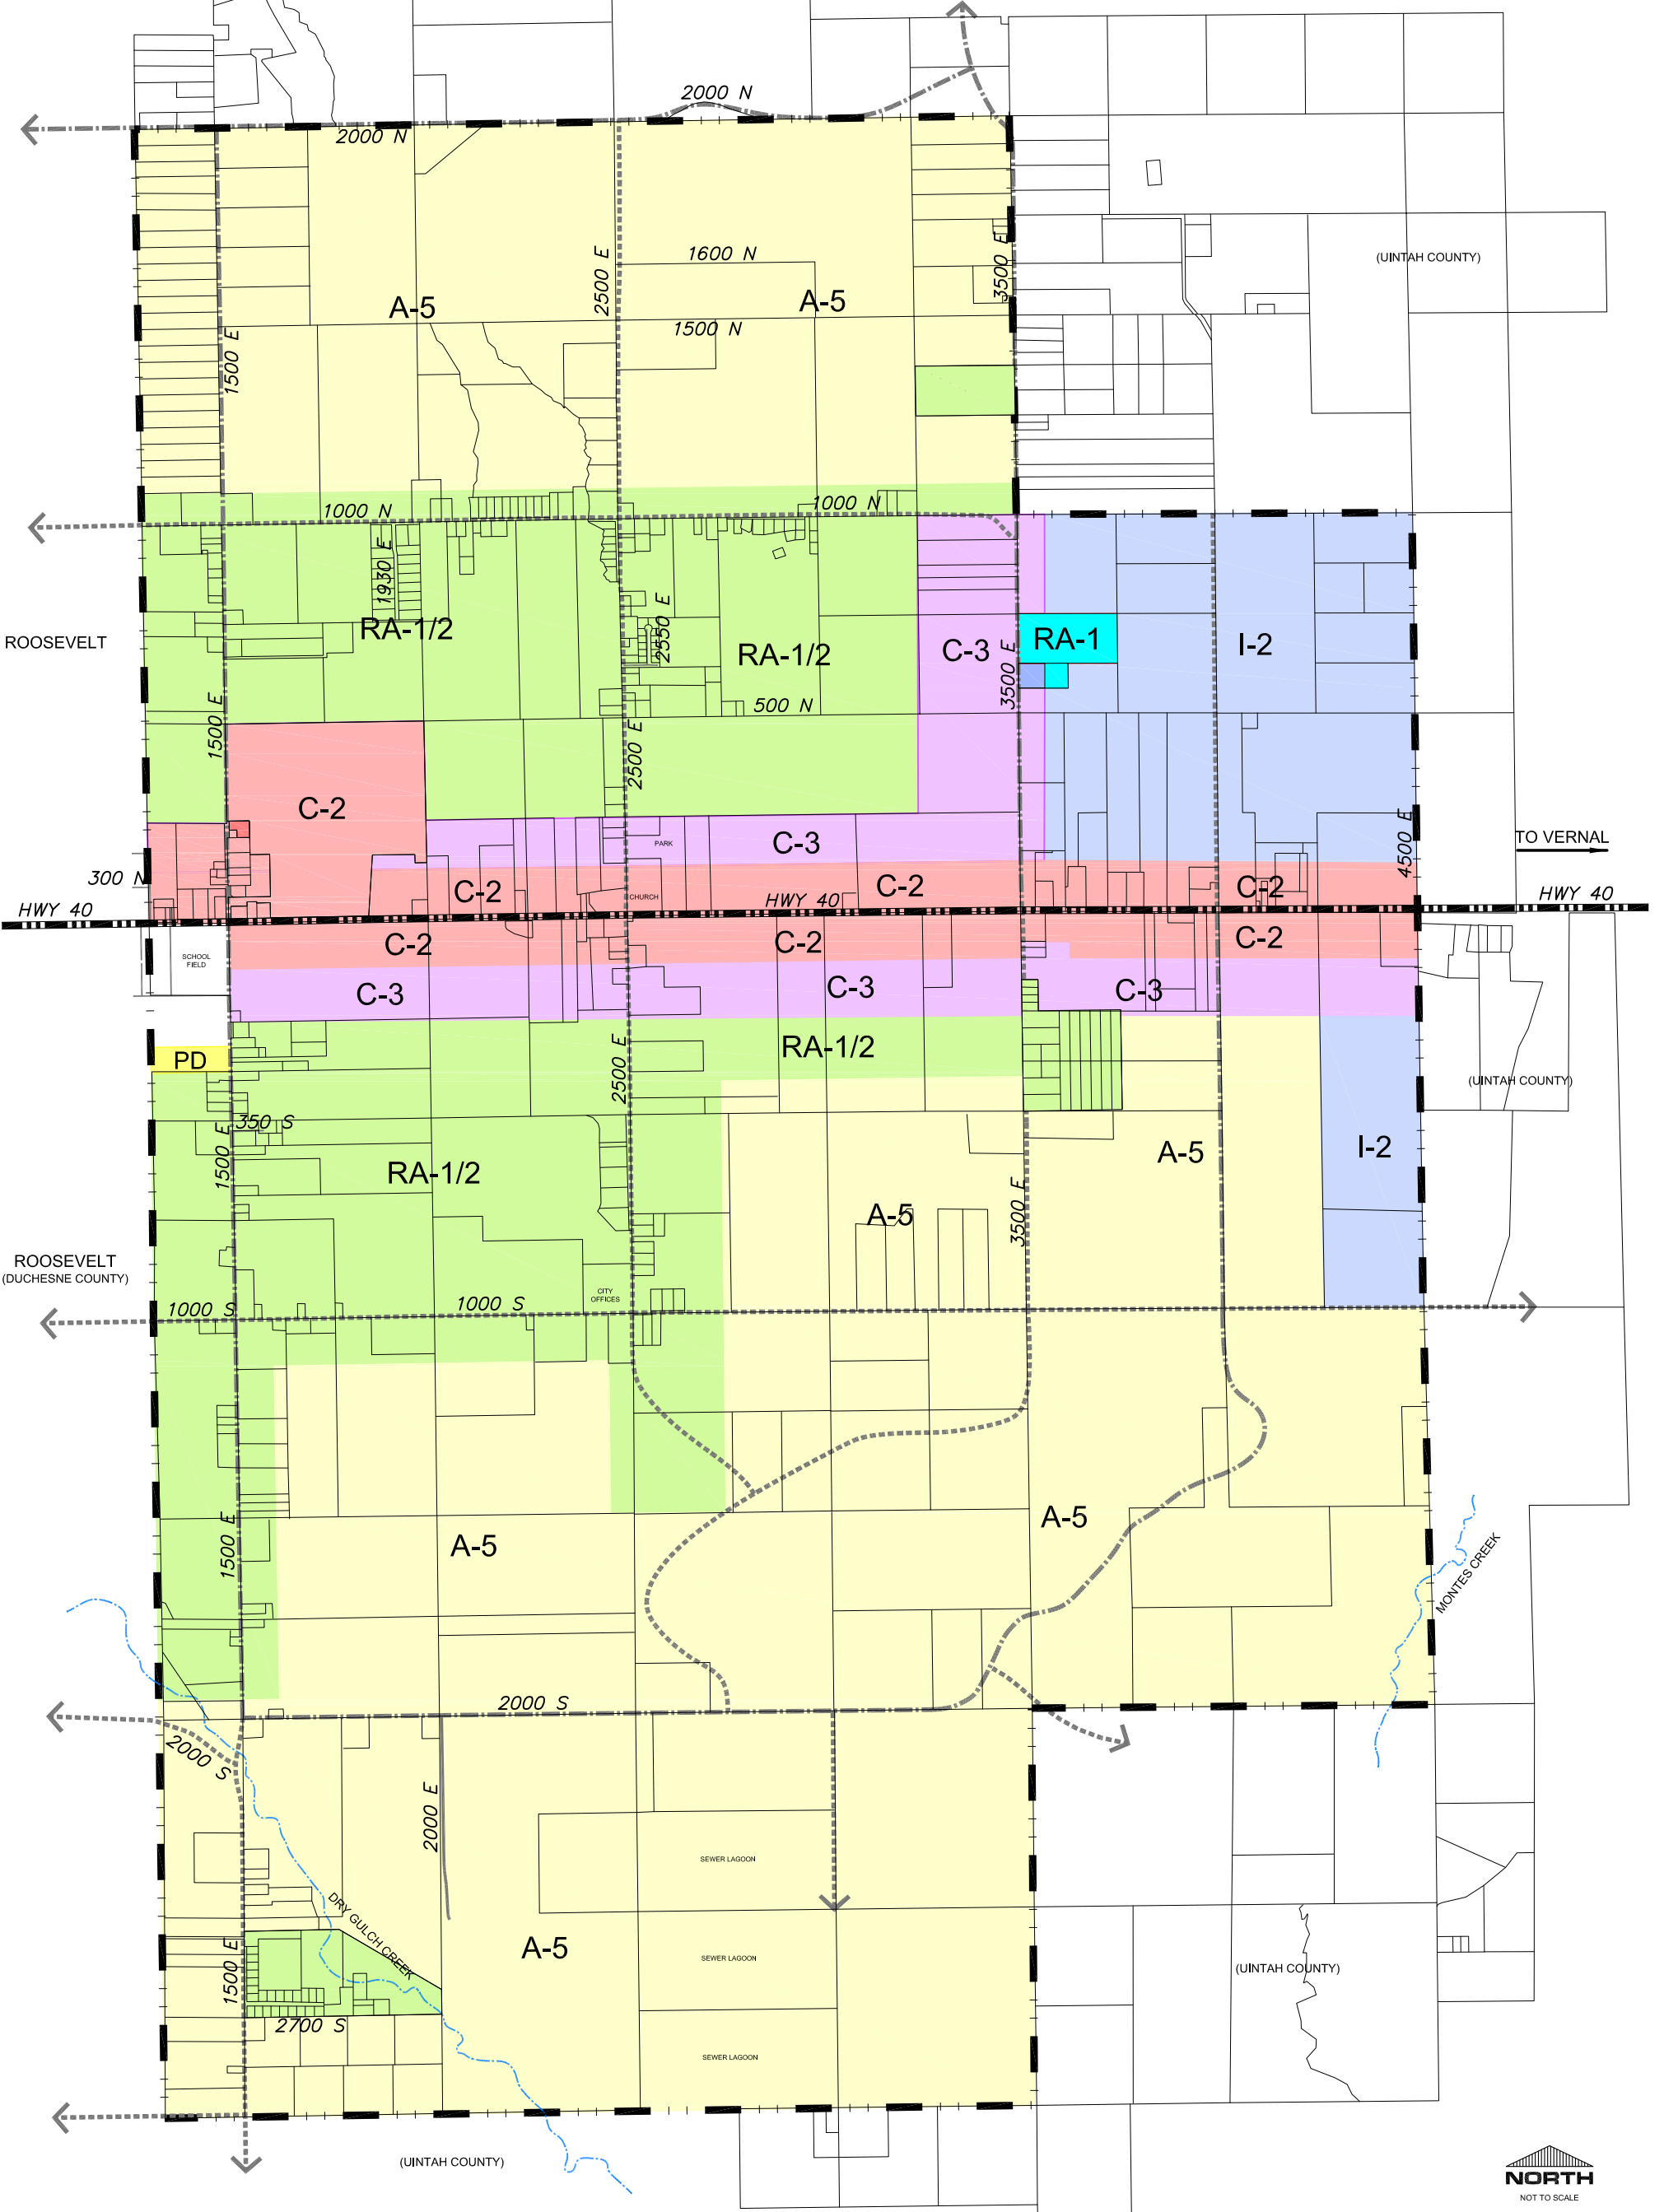

# ZONING DISTRICTS MAP

TO VERNAL

HWY 40

## LEGEND

- |                            |                          |                  |
|----------------------------|--------------------------|------------------|
| AGRICULTURAL (A-5)         | PLANNED DEVELOPMENT (PD) | COMMERCIAL (C-3) |
| RURAL RESIDENTIAL (RA-1/2) | COMMERCIAL (C-1)         | INDUSTRIAL (I-1) |
| RURAL RESIDENTIAL (RA-1)   | COMMERCIAL (C-2)         | INDUSTRIAL (I-2) |